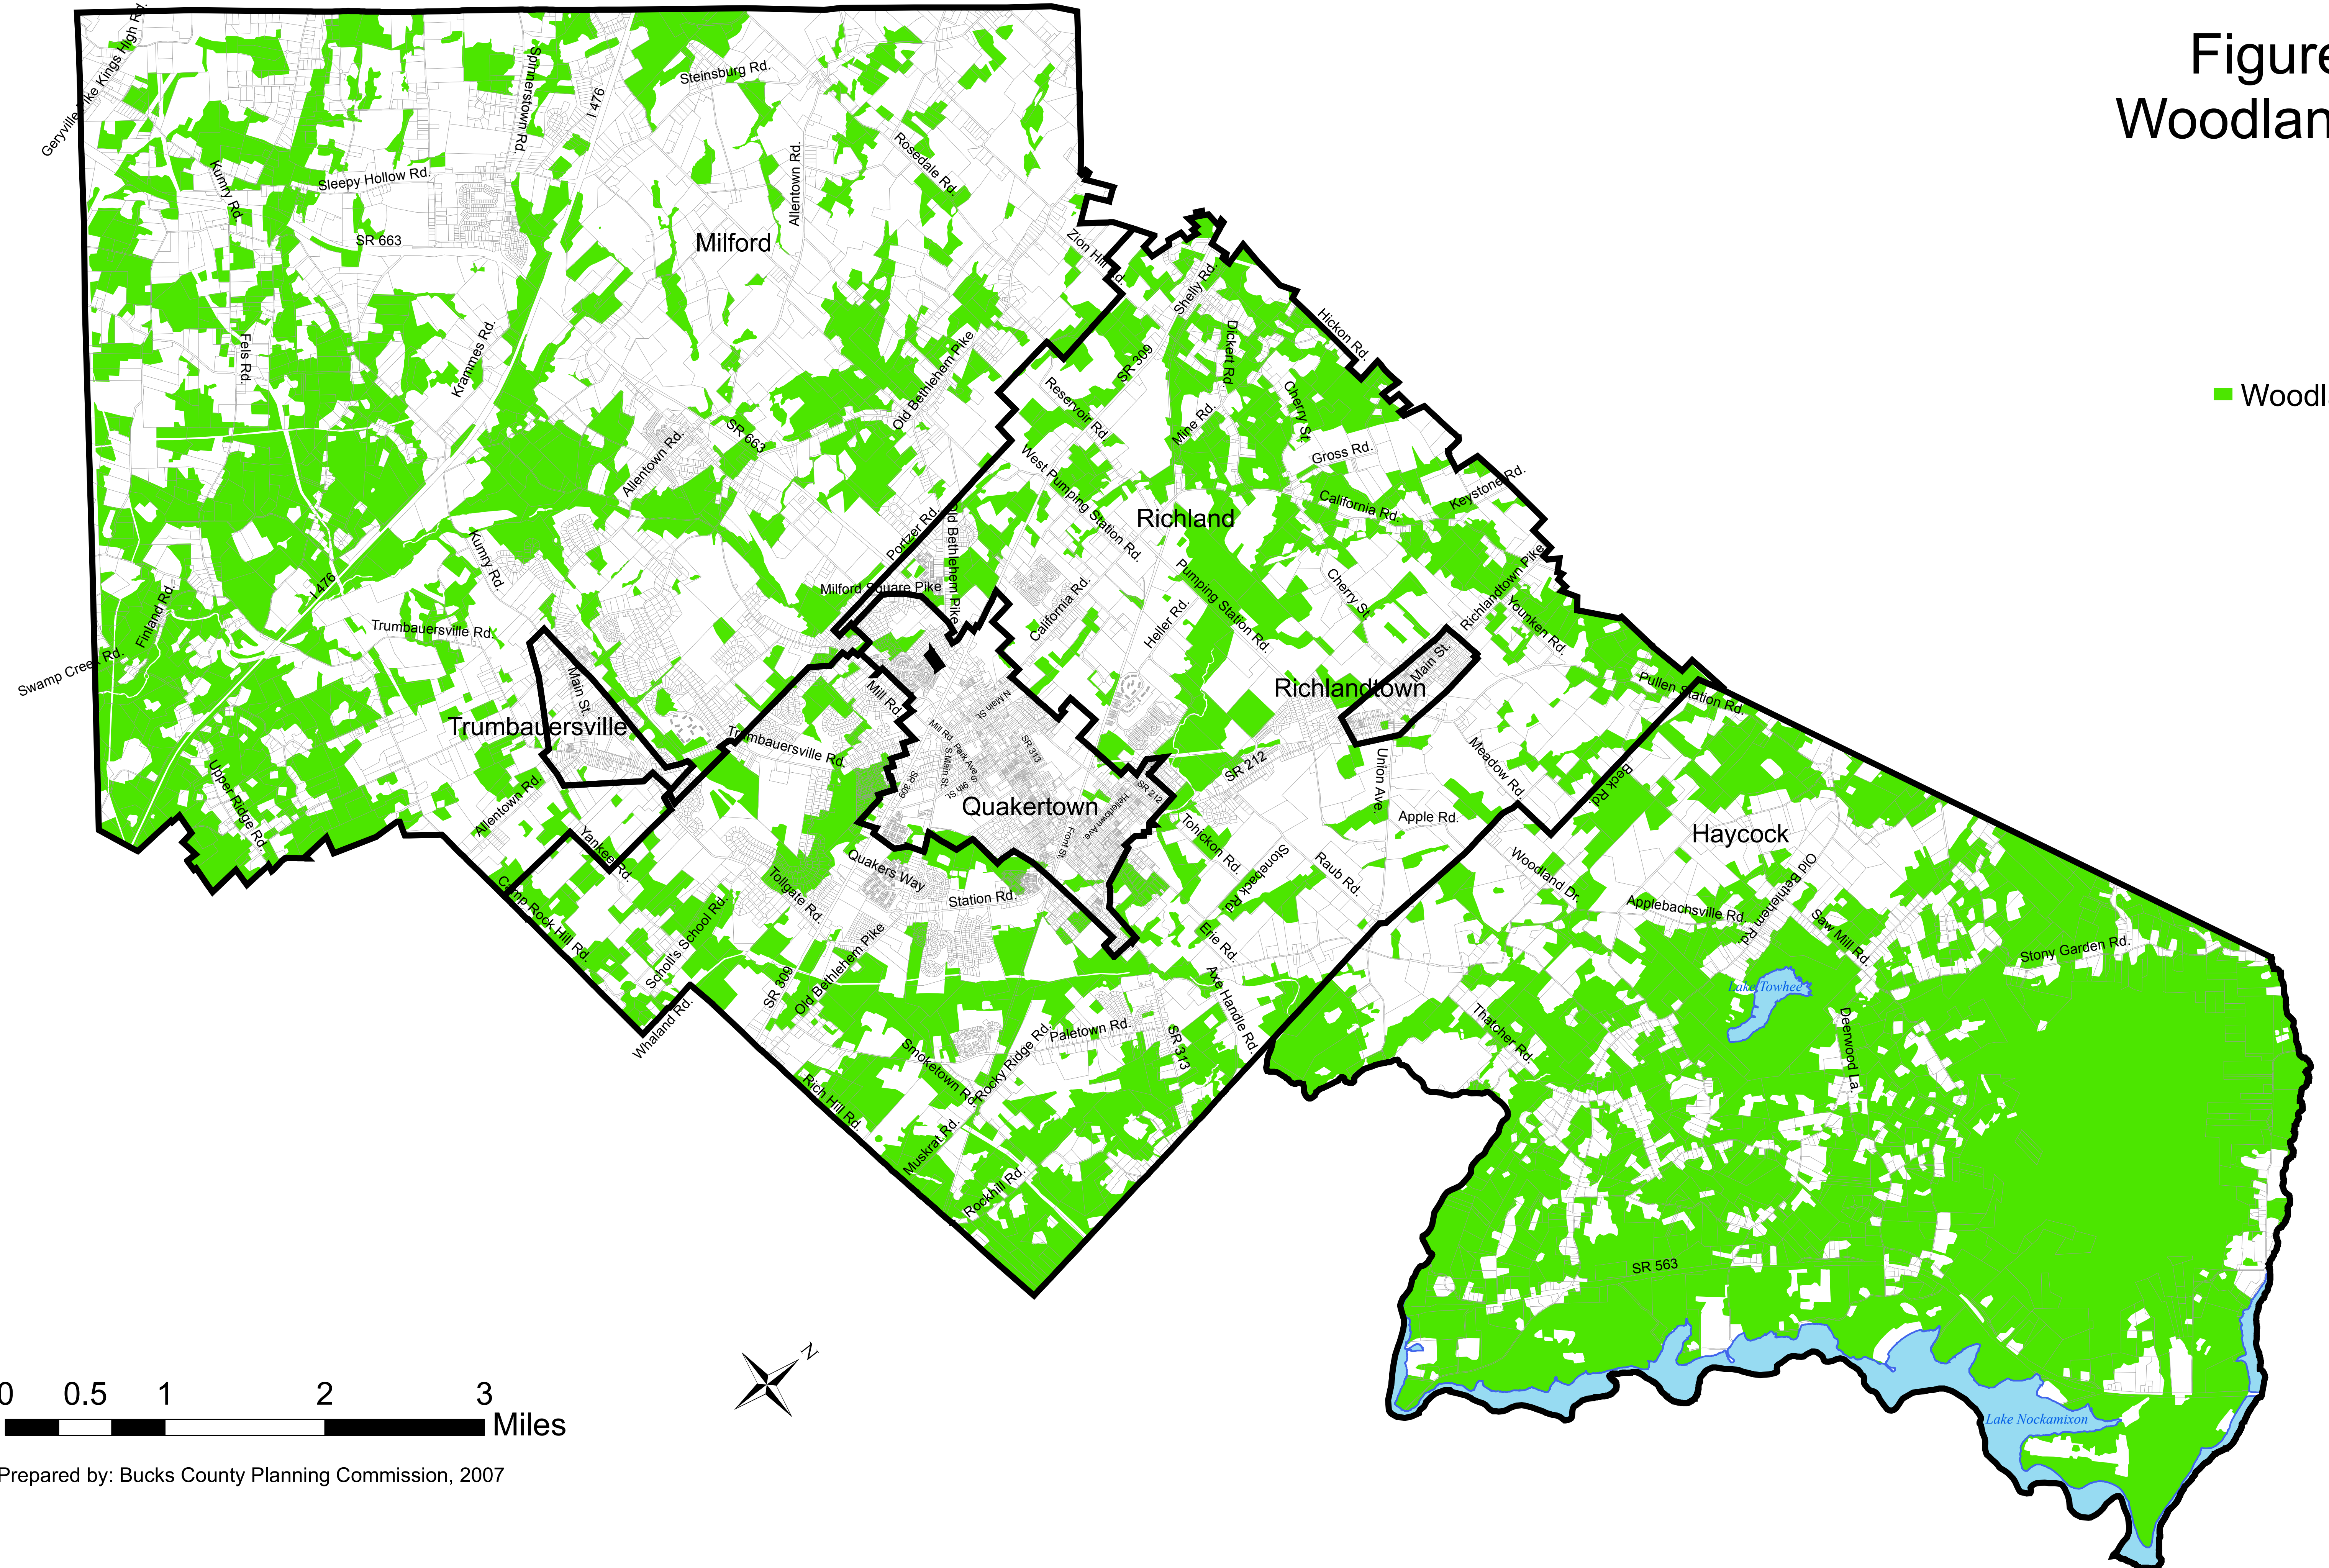

QUAKERTOWN AREA COMPREHENSIVE PLAN

Figure 4
Woodlands

0 0.5 1 2 3 Miles

Prepared by: Bucks County Planning Commission, 2007

Source: DVRPC 1995 Land Use Map