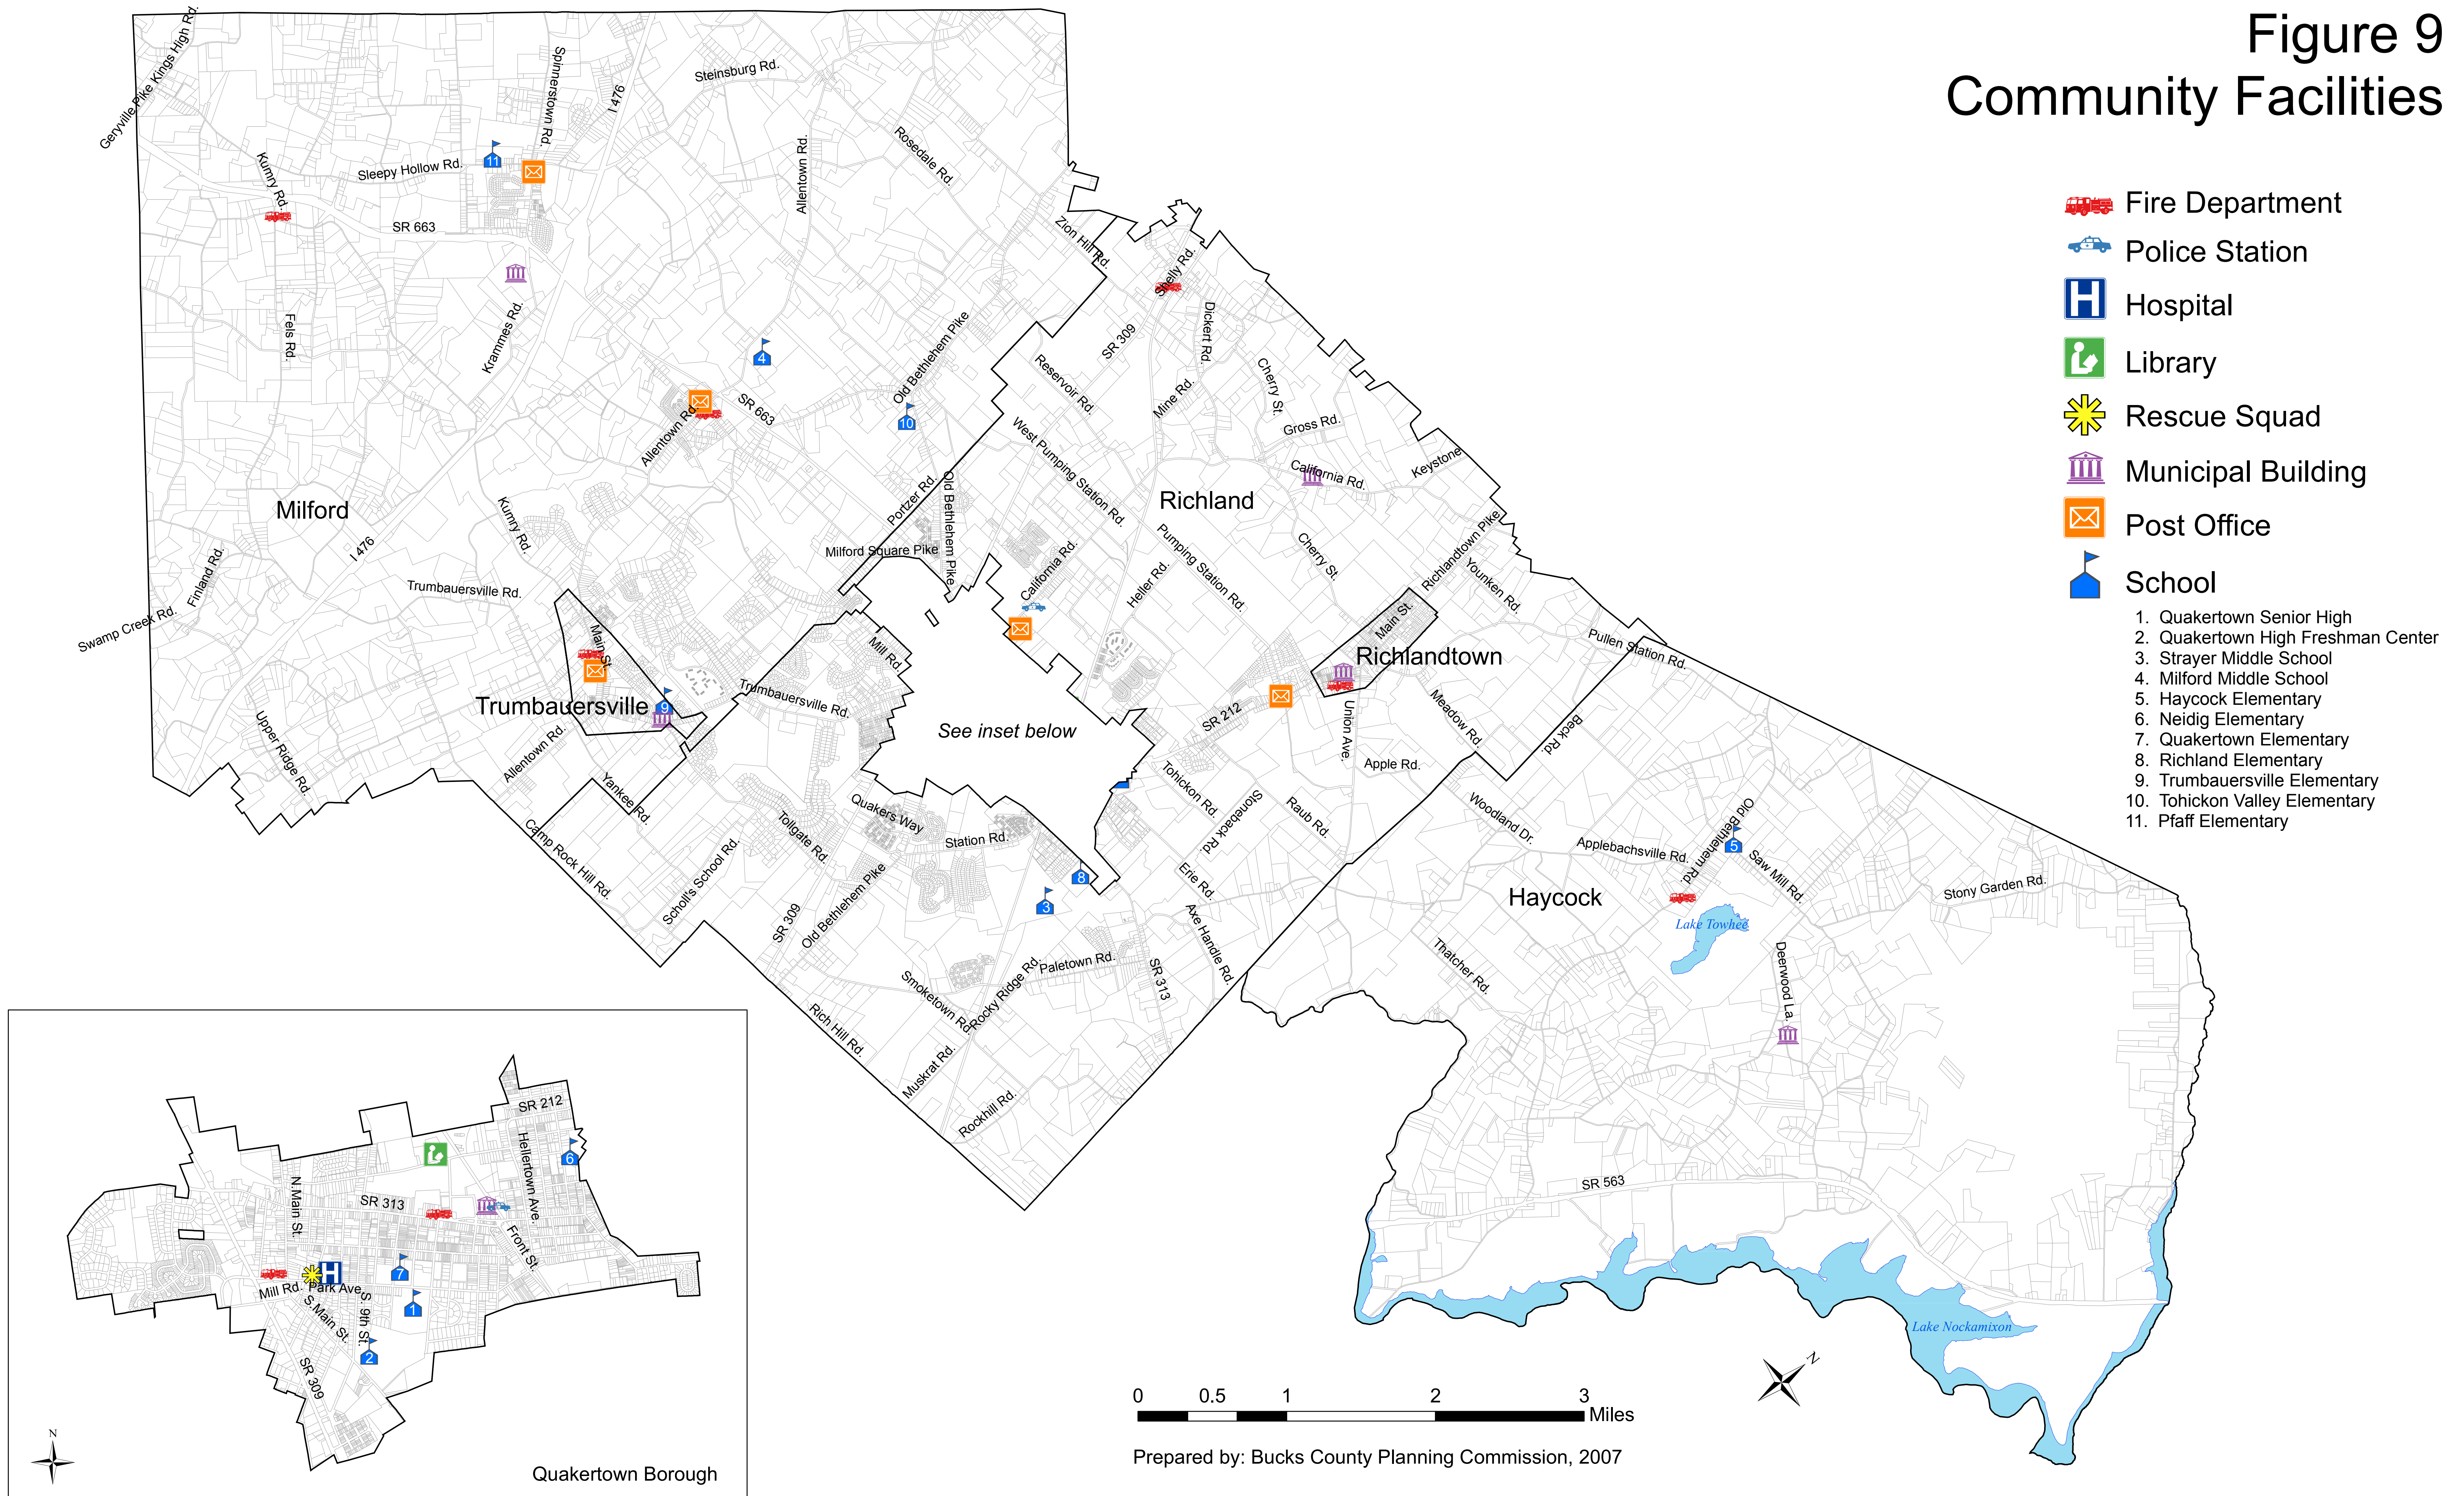

QUAKERTOWN AREA COMPREHENSIVE PLAN

Figure 9 Community Facilities

- Fire Department
- Police Station
- Hospital
- Library
- Rescue Squad
- Municipal Building
- Post Office
- School
 1. Quakertown Senior High
 2. Quakertown High Freshman Center
 3. Strayer Middle School
 4. Milford Middle School
 5. Haycock Elementary
 6. Neidig Elementary
 7. Quakertown Elementary
 8. Richland Elementary
 9. Trumbauersville Elementary
 10. Tohickon Valley Elementary
 11. Pfaff Elementary

0 0.5 1 2 3 Miles

Prepared by: Bucks County Planning Commission, 2007

Source: Bucks County Planning Commission, 2006