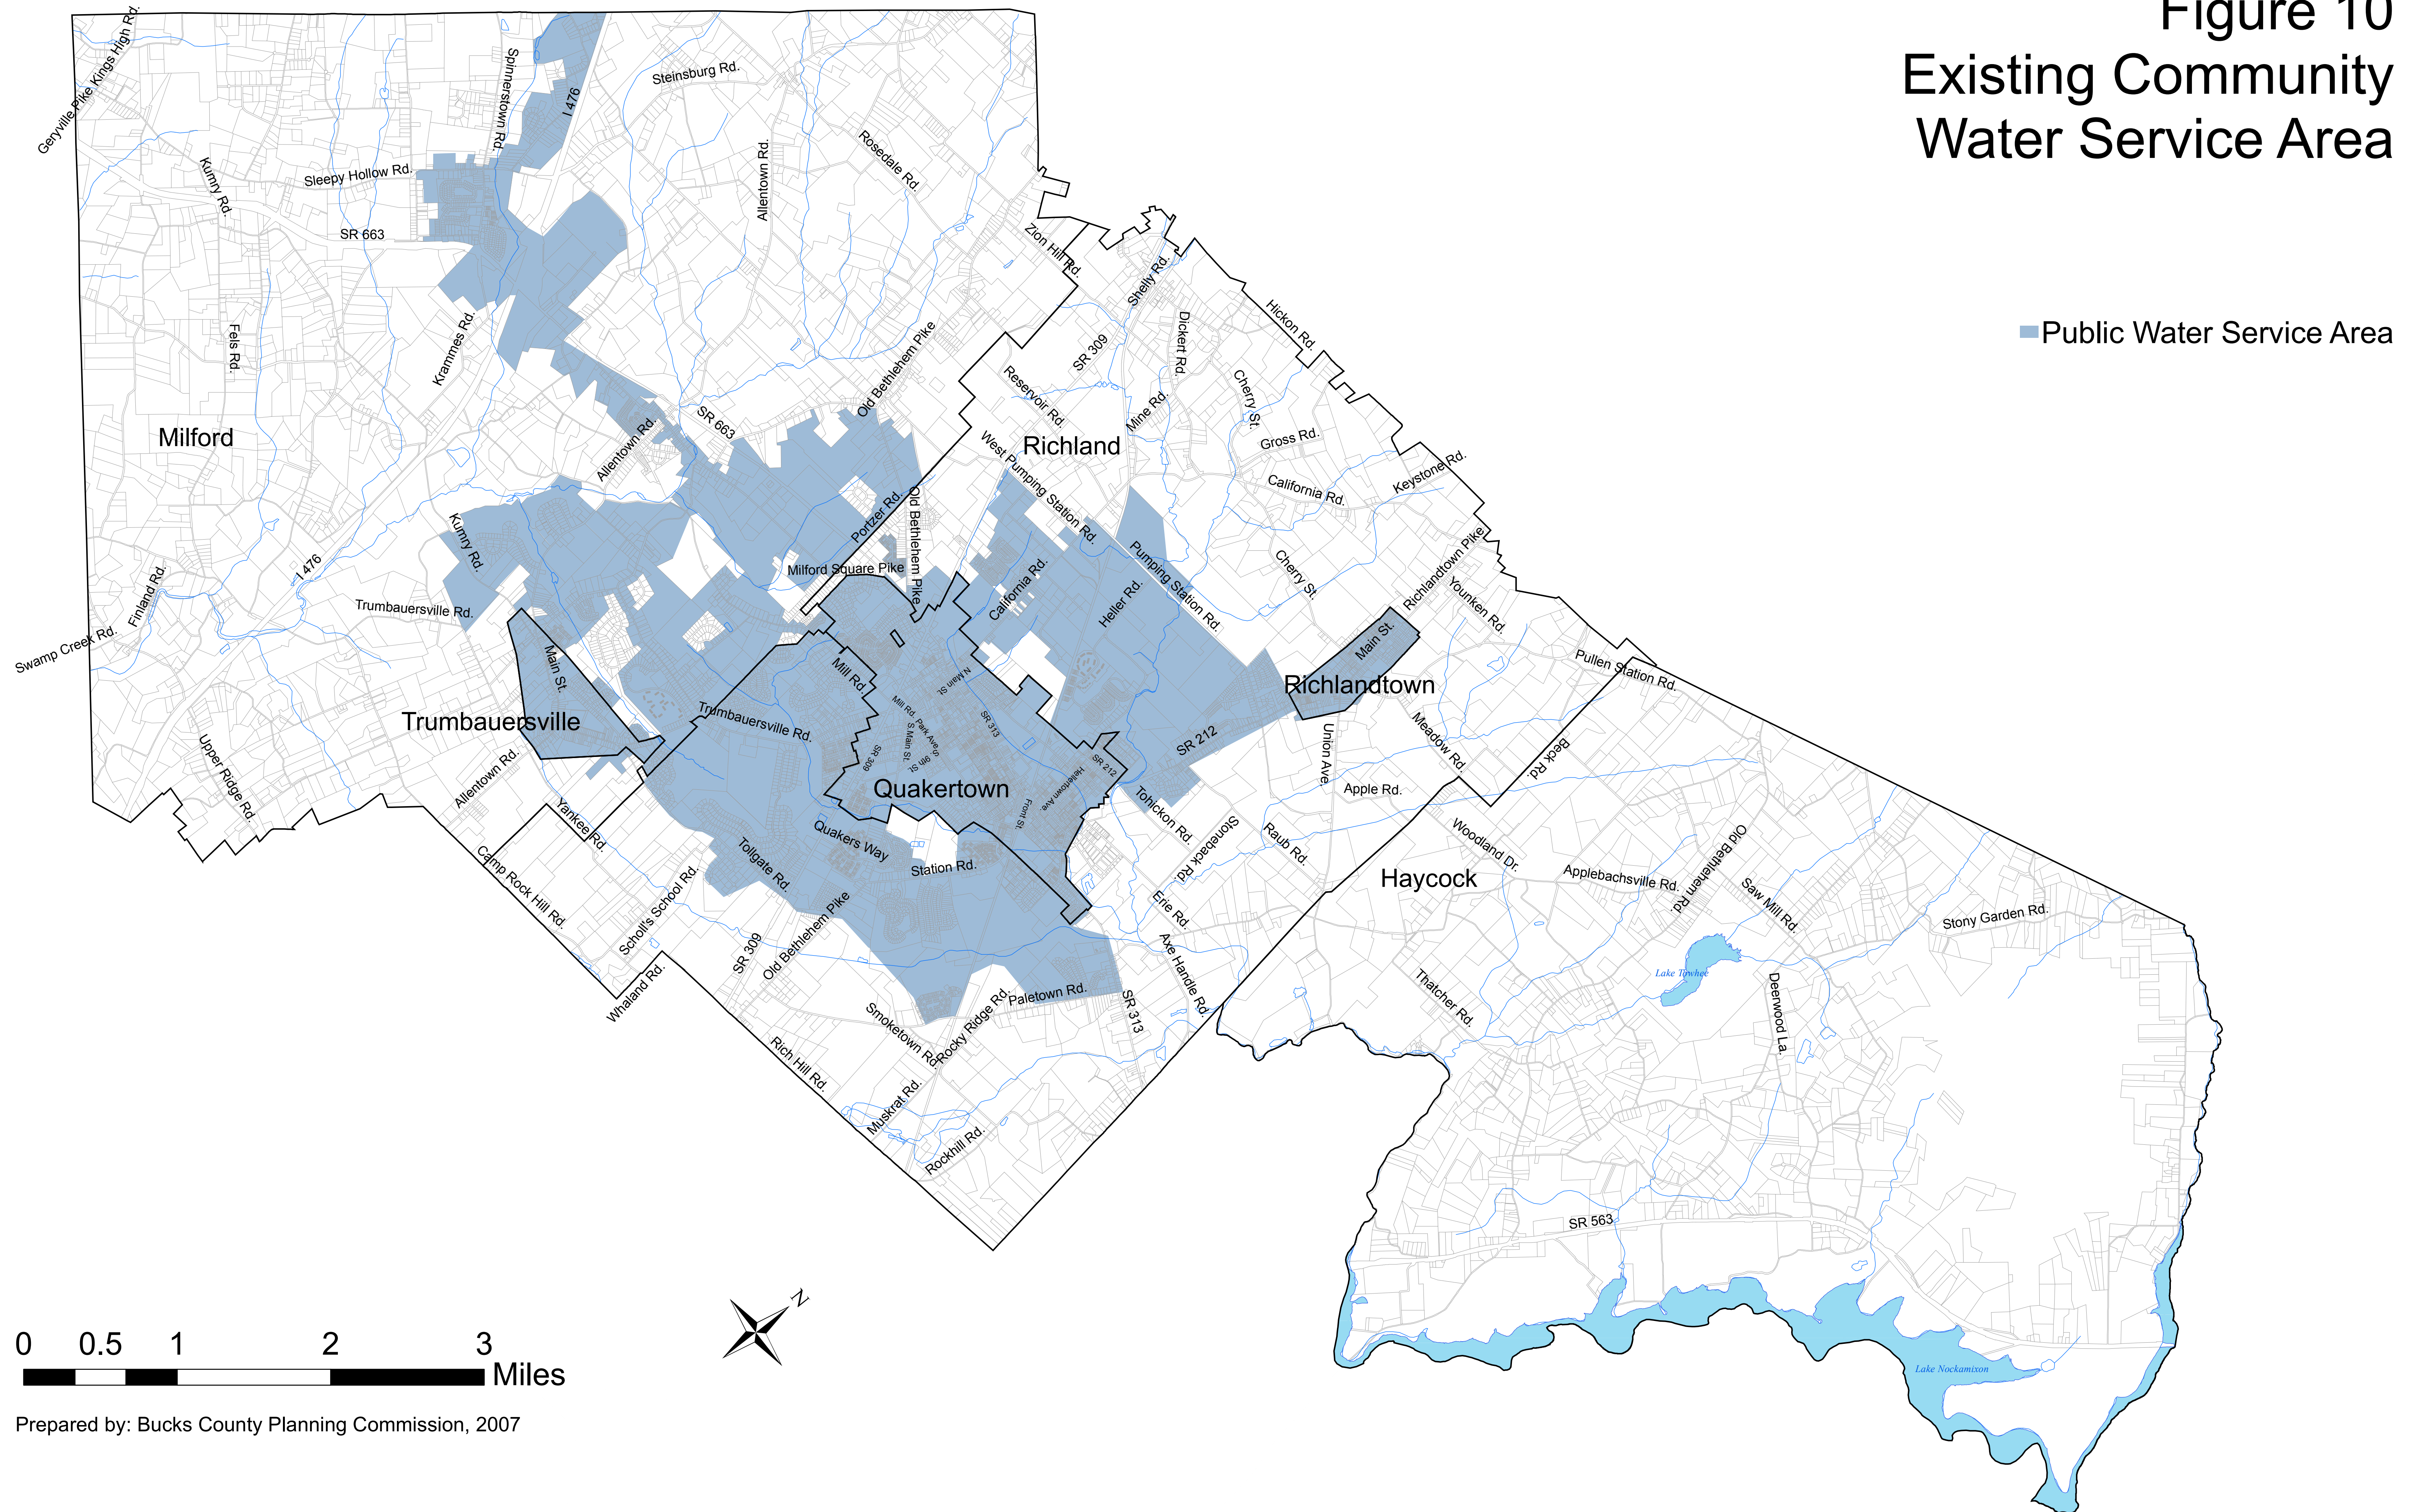

QUAKERTOWN AREA COMPREHENSIVE PLAN

Figure 10
Existing Community
Water Service Area

Prepared by: Bucks County Planning Commission, 2007

Source: Municipal service authorities, 2006