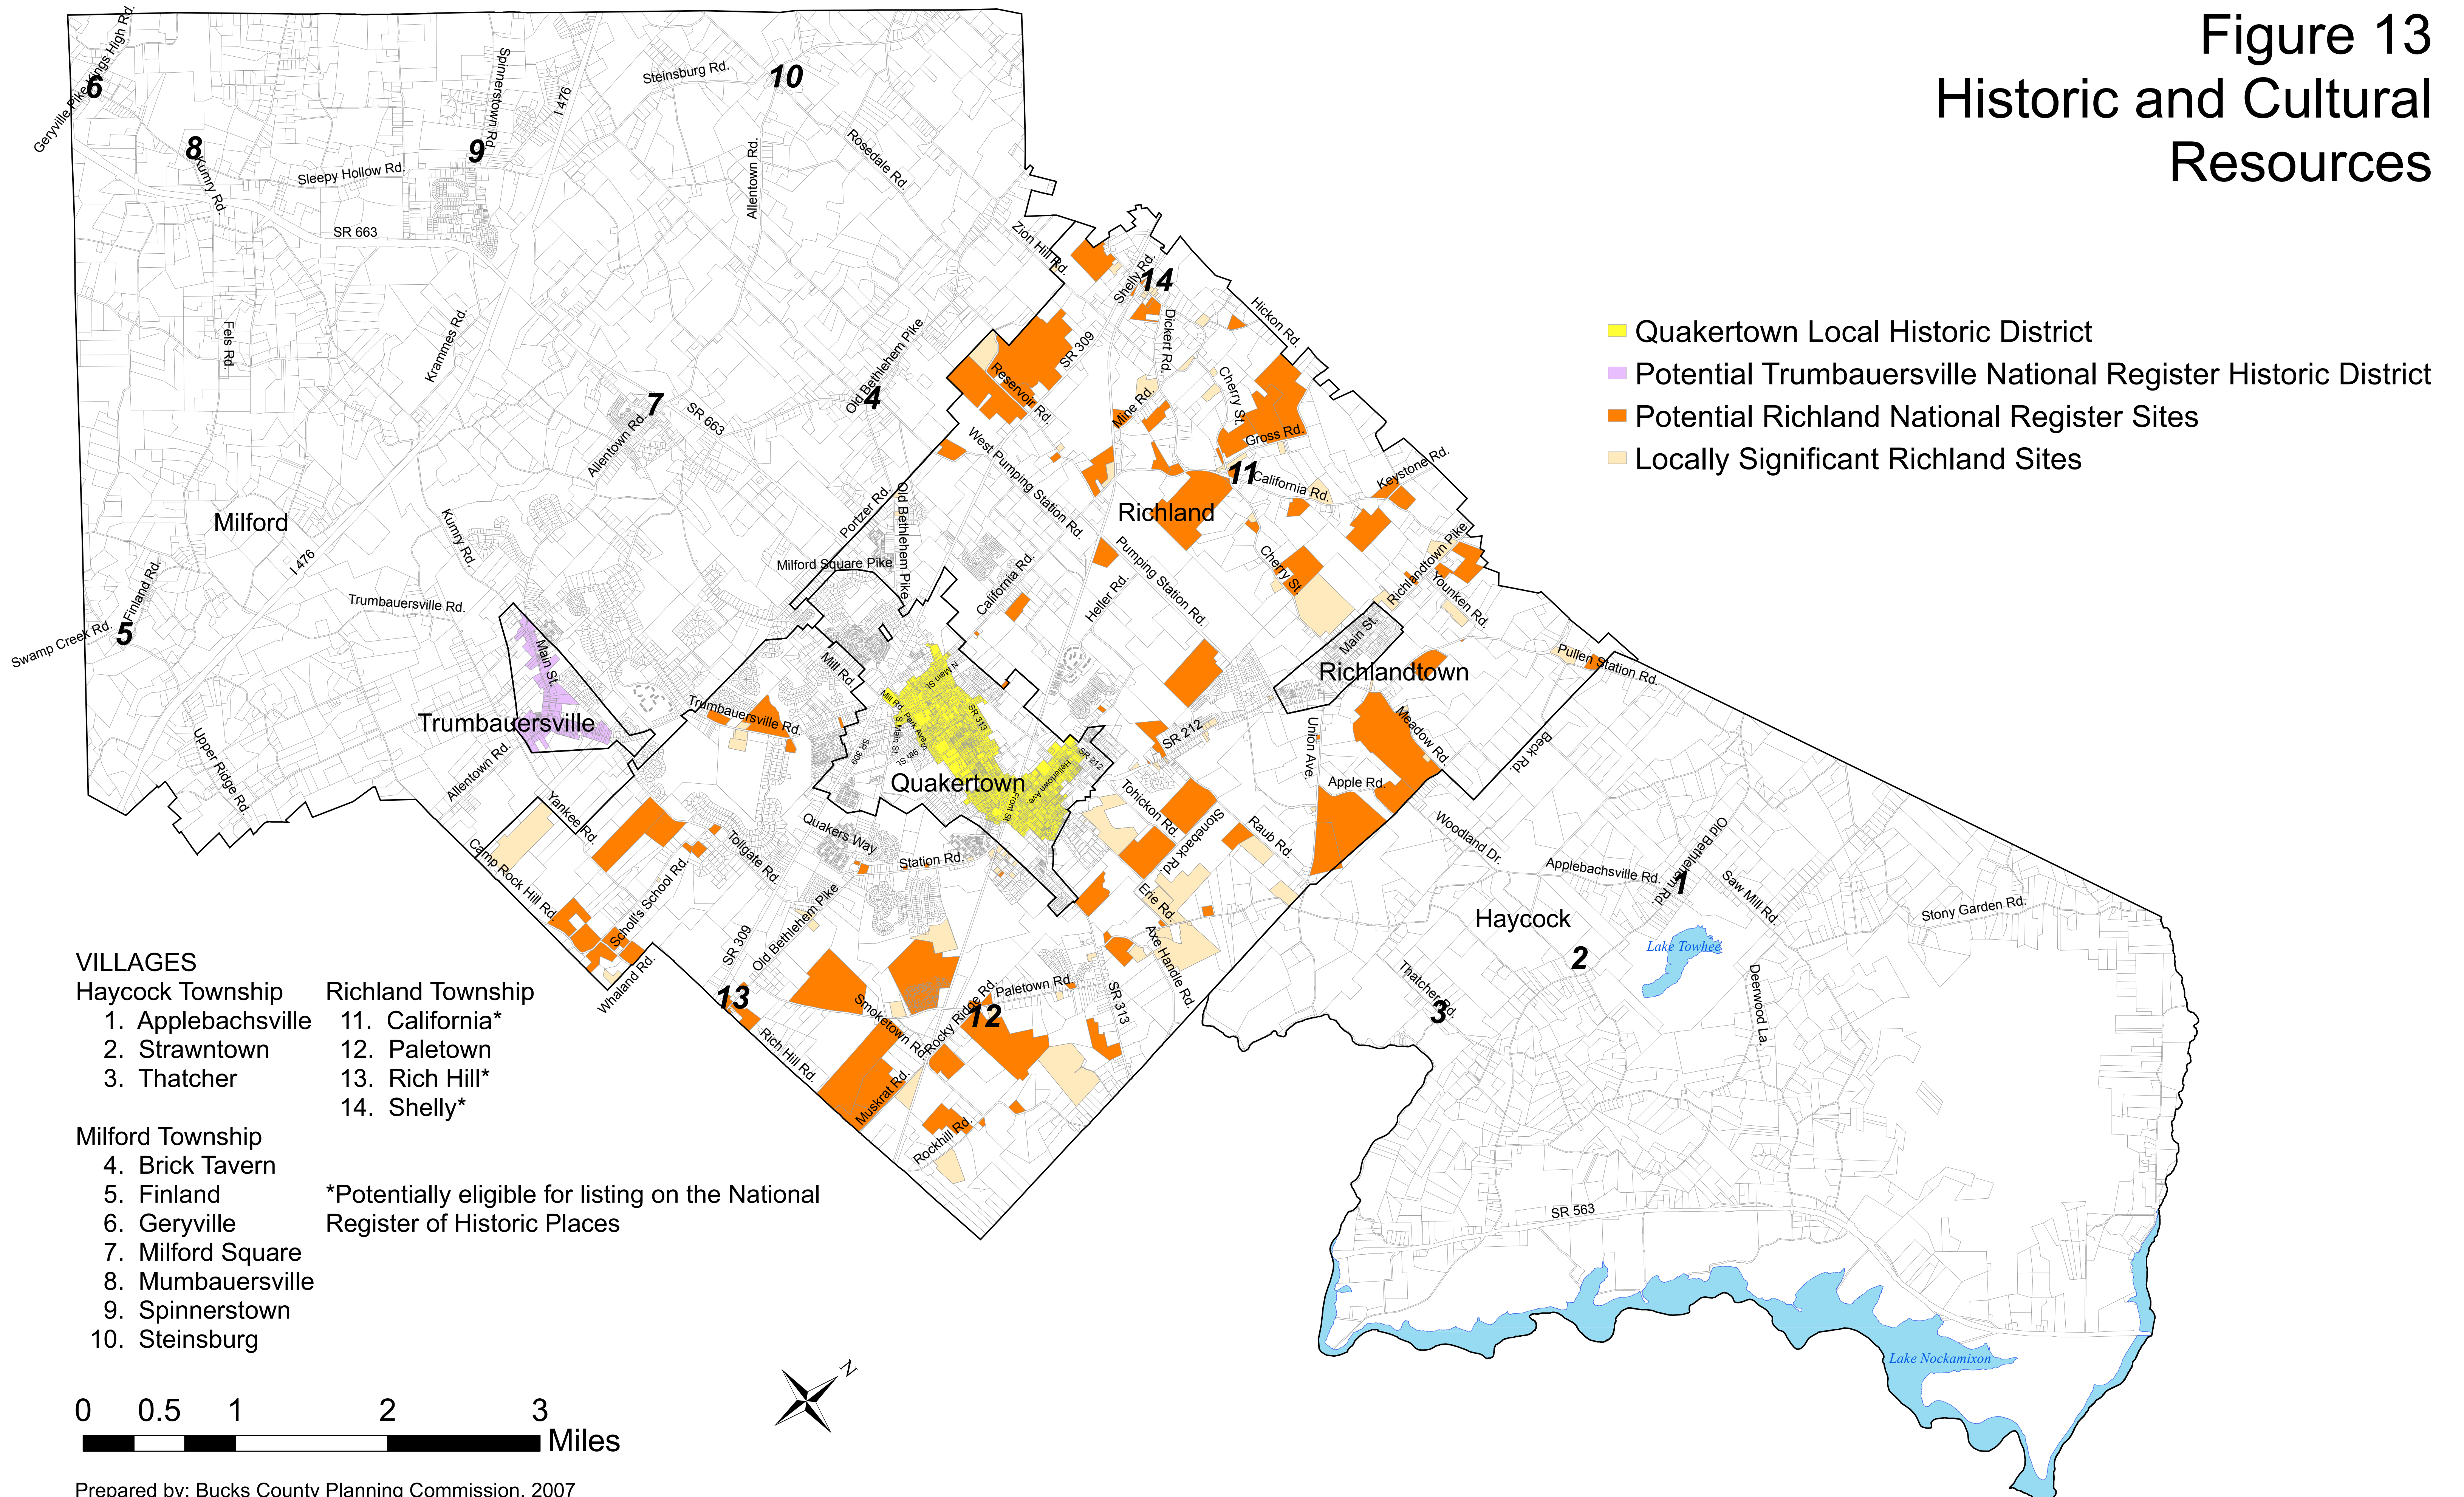

# QUAKERTOWN AREA COMPREHENSIVE PLAN

Figure 13  
Historic and Cultural Resources

- Quakertown Local Historic District
- Potential Trumbauersville National Register Historic District
- Potential Richland National Register Sites
- Locally Significant Richland Sites

**VILLAGES**

- |                         |                          |
|-------------------------|--------------------------|
| <b>Haycock Township</b> | <b>Richland Township</b> |
| 1. Applebachsville      | 11. California*          |
| 2. Strawntown           | 12. Paletown             |
| 3. Thatcher             | 13. Rich Hill*           |
|                         | 14. Shelly*              |
| <b>Milford Township</b> |                          |
| 4. Brick Tavern         |                          |
| 5. Finland              |                          |
| 6. Geryville            |                          |
| 7. Milford Square       |                          |
| 8. Mumbauersville       |                          |
| 9. Spinnerstown         |                          |
| 10. Steinsburg          |                          |

\*Potentially eligible for listing on the National Register of Historic Places

Prepared by: Bucks County Planning Commission, 2007

Source: Municipal records, 2006